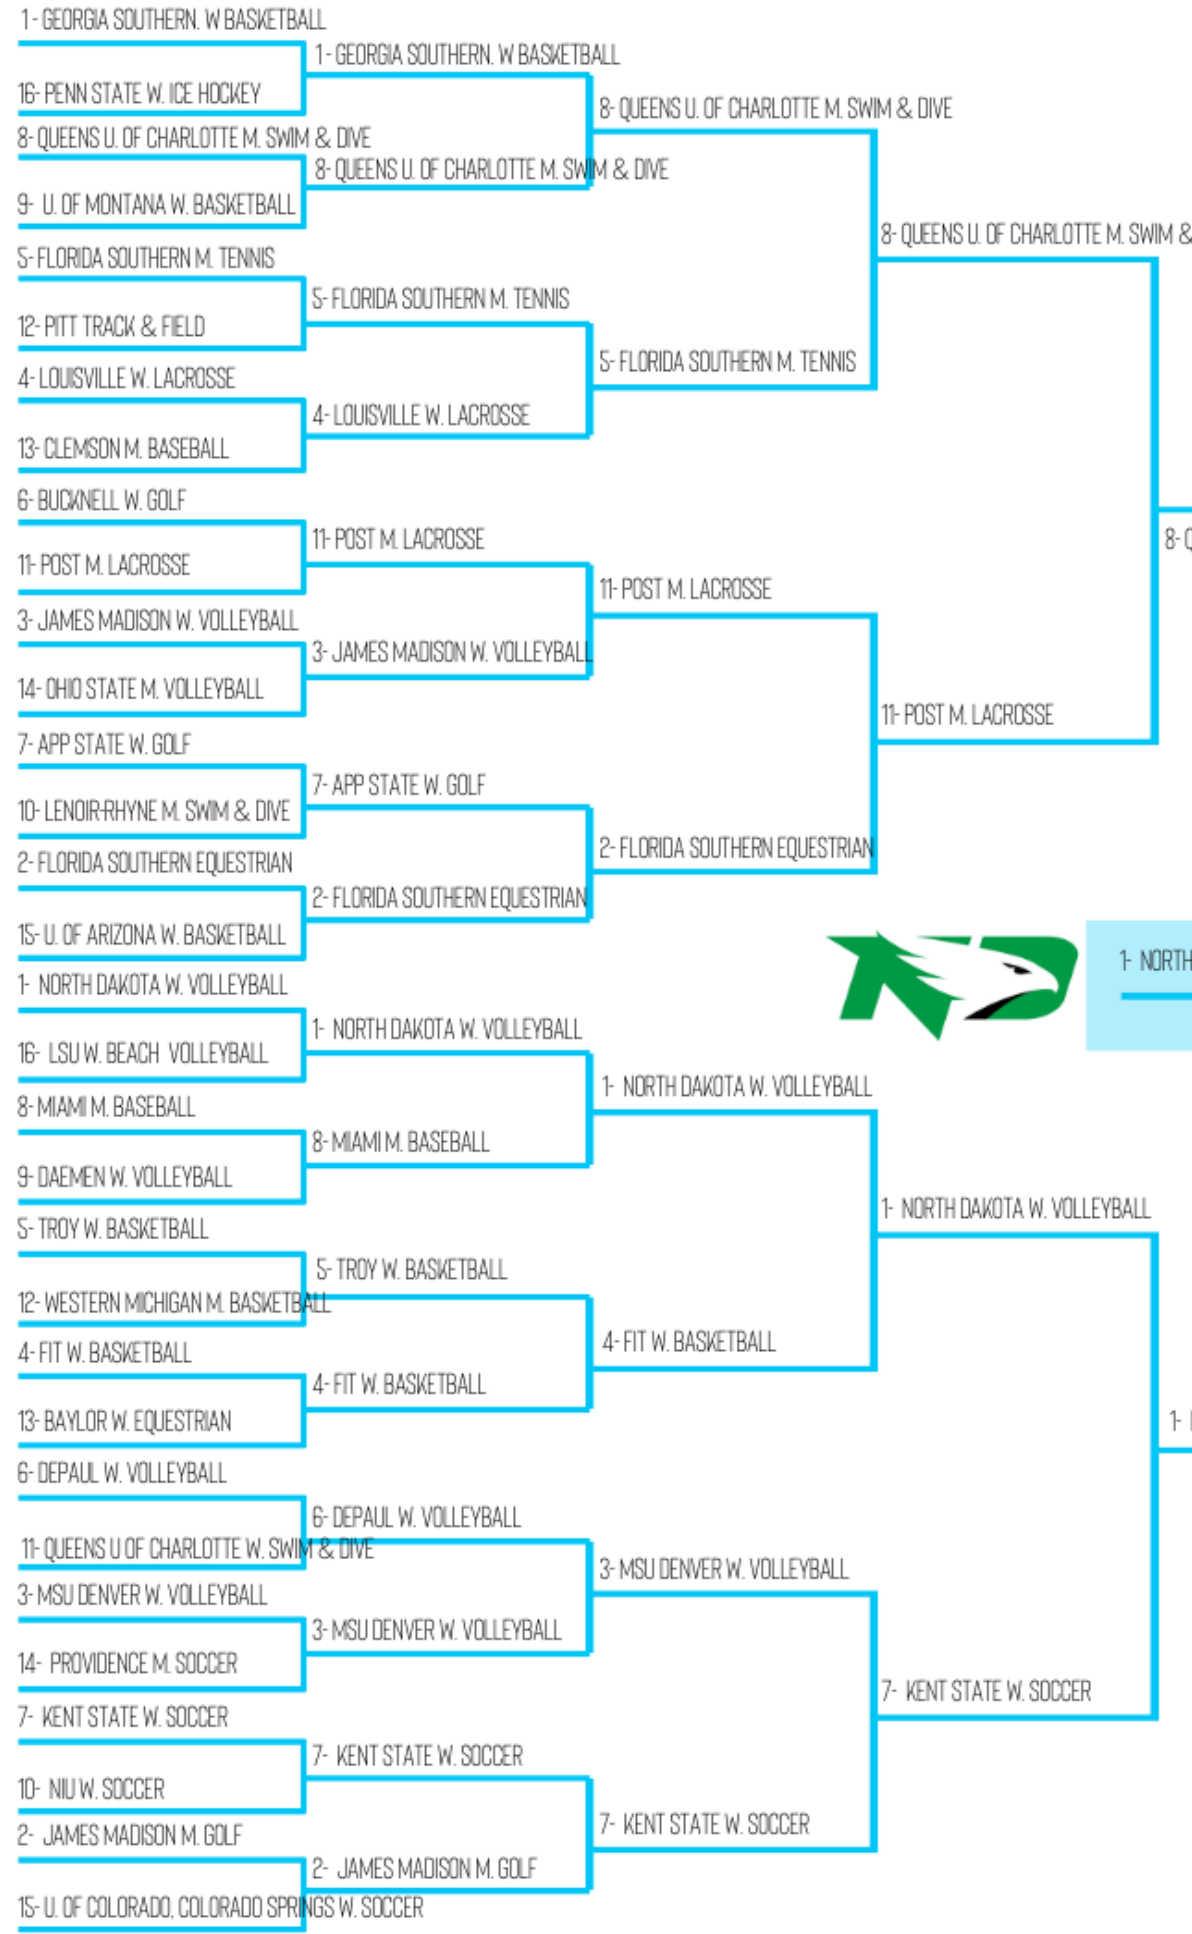

61,964

student-athletes

218,594

HOURS

\$6.5

economic
impact

TEAM SERVICE CHALLENGE

1- NORTH DAKOTA W. VOLLEYBALL