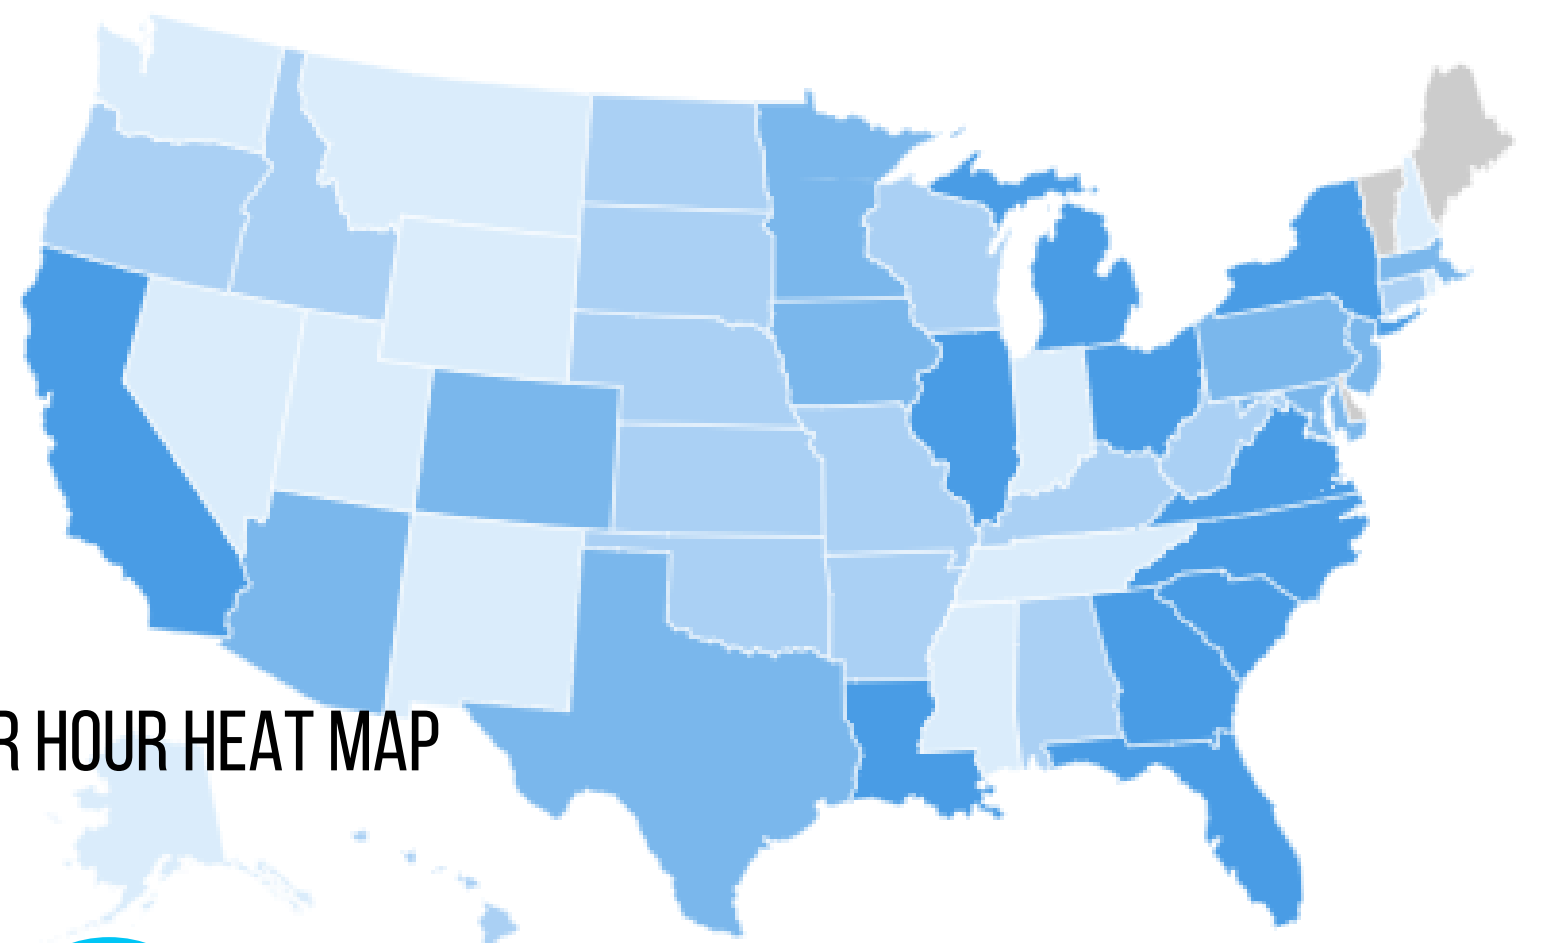

HOW DO YOU MATCH UP?

DNA of a Top 25 community engagement program

- OCTOBER IS THE TOP MONTH FOR SERVICE 
- 56% OF HOURS ARE SERVED ON FRI, SAT, SUN.

HELPER HELPER HOUR HEAT MAP

On average the top 25 schools have 30 partner organizations and host 75 events throughout the year